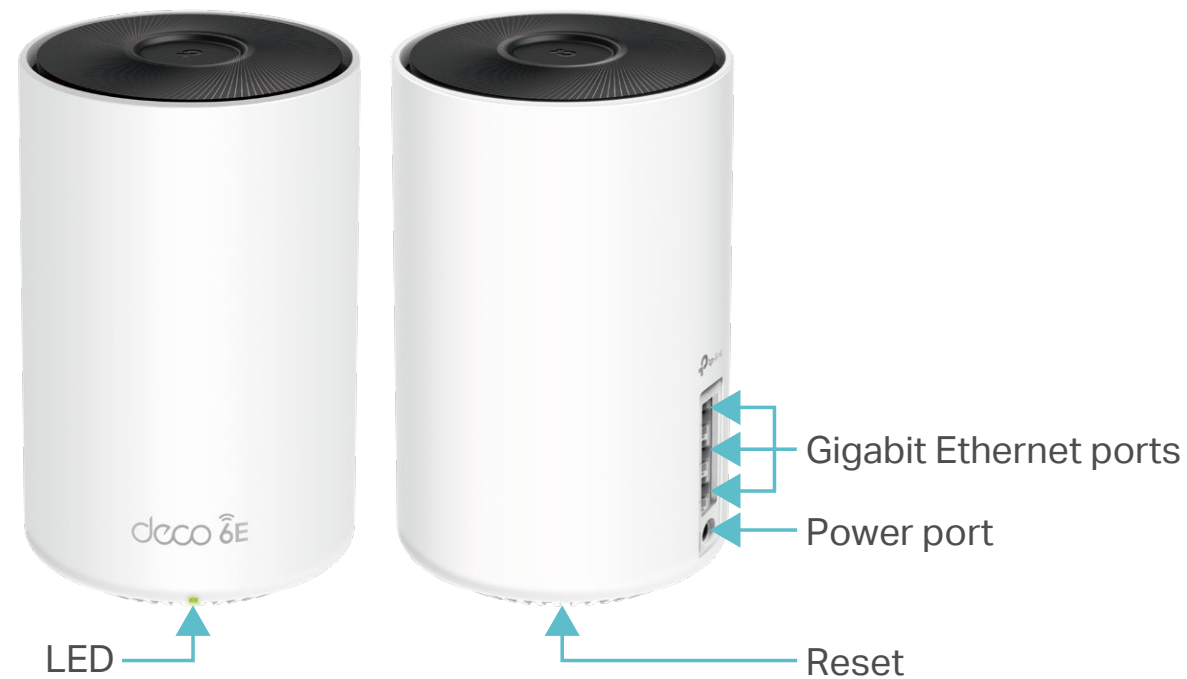

Work with All Deco Models

Form a Mesh network with your desired Deco models

- Compatible with All Deco Models – All Deco models can work together. Just expand Mesh Wi-Fi coverage anytime by adding more Decos
- Deco Mesh Technology – Eliminates dead zones and provides uninterrupted WiFi throughout your home

Specifications

Hardware

- Ethernet Port: 3 Gigabit ports per Deco unit (WAN/LAN auto-sensing)
- Button: 1 RESET button on the back
- Antenna: 4 high-gain antennas
- Power Consumption (with power adapter): 25.96 W max
- Dimensions (W × D × H): 4.1 × 4.1 × 6.7 in (105 × 105 × 170 mm)
- Power Adapter Input: 100-240 V ~ 50/60 Hz 0.8 A
- Power Adapter Output: 12 V = 2 A