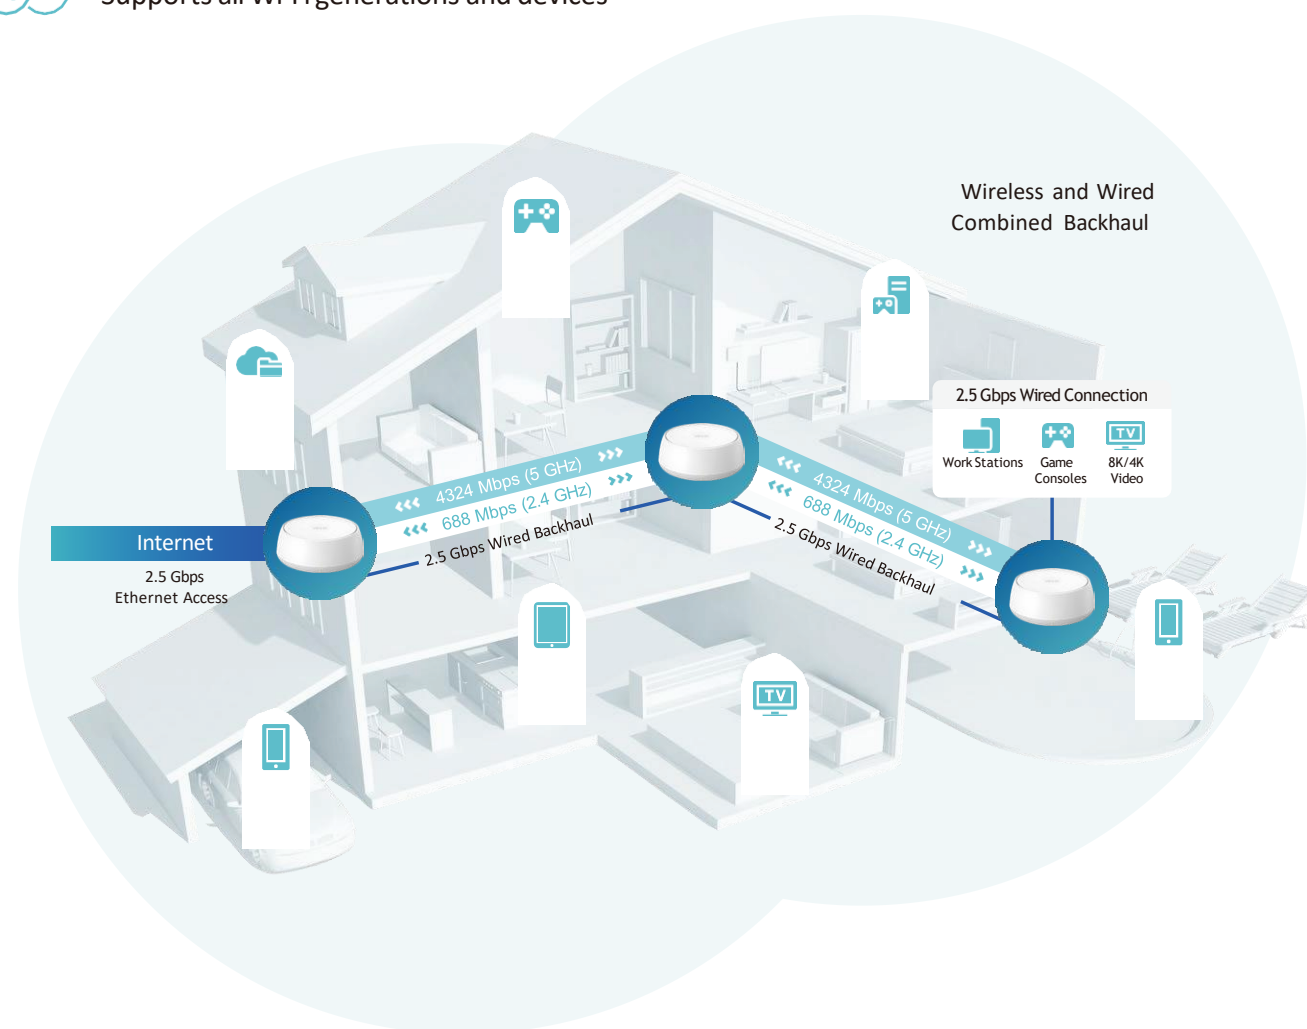

Highlights

A True Whole Home Multi-Gigabit Mesh Wi-Fi

A True Whole Home Multi-Gigabit Mesh Wi-Fi

Deco BE25 supports both wireless and wired backhaul connections simultaneously. With MLO technology, it significantly improves overall throughput, reduces latency, and delivers broader coverage with more stable and reliable connections.

Backwards Compatible
Supports all Wi-Fi generations and devices**