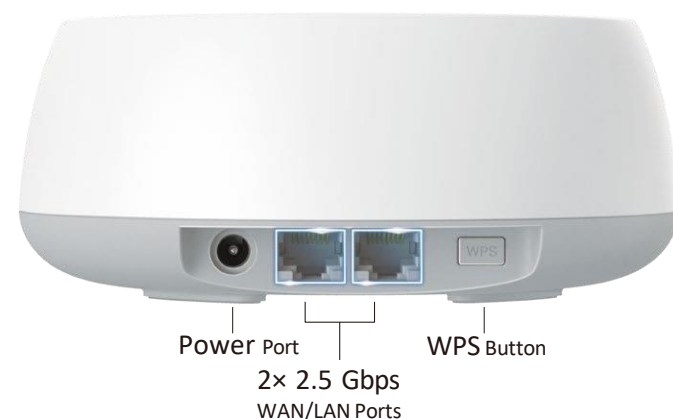

Specifications

Hardware

- **Ethernet Port:** 2× 2.5 Gbps WAN/LAN Ports per unit (WAN/LAN auto-sensing)
- **Button:** 1 RESET button at the bottom, 1 WPS button on the back
- **Power Consumption (without power adapter):** 15.5 W max
- **Dimensions (W × D × H):** 5.91 × 5.91 × 2.44 in (150 × 150 × 62 mm)
- **Power Adapter Input:** 100-240V~50/60Hz 0.6A
- **Power Adapter Output:** 12V 1.5A

Wireless

- **Wireless Standards:** IEEE 802.11b/g/n/ax/be 2.4 GHz, IEEE 802.11a/n/ac/ax/be 5GHz
- **Mesh protocol:** 802.11k/v/r
- **Frequency:** 2.4 GHz, 5 GHz
- **Signal Rate:** 4324 Mbps (5 GHz) + 688 Mbps (2.4 GHz)[†]
- **Transmit Power:** <20 dBm (2.4 GHz), <27 dBm (5 GHz)
- **Wireless Security:** WPA/WPA2-PSK/WPA3° encryptions

Software

- **Working Mode:** Router, Access Point
- **WAN Type:** Dynamic IP/Static IP/PPPoE/L2TP/PPTP
- **DHCP:** Server
- **Protocols:** Supports IPv4 and IPv6
- **Guest Network:** 2.4 GHz Guest Network×1, 5 GHz Guest Network×1
- **IoT Network:** IoT Network×1
- **MLO Network:** MLO Network×1
- **Features:** TP-Link HomeShield*, Multi-Link Operation (MLO)[△], 240 MHz Bandwidth[△], 4K-QAM[△], Multi-RU[△], MU-MIMO[△], OFDMA[△], BSS Color[△]
- **Management:** Local Management; Remote Management; Multi-Managers

Others

- **Certification:** FCC, RoHS
- **Environment:**
  - Operating Temperature: 0°C~40°C (32°F~104°F)
  - Storage Temperature: -40°C~60°C (-40 °F~140 °F)
  - Operating Humidity: 10%~90% RH
  - Storage Humidity: 5%~90% RH
- **Package Contents for Deco BE25(3-pack):**
  - 3 Deco BE25 units
  - 1 RJ45 Ethernet cable
  - 3 Power adapters
  - 1 Quick Installation Guide
- **Package Contents for Deco BE25(2-pack):**
  - 2 Deco BE25 units
  - 1 RJ45 Ethernet cable
  - 2 Power adapters
  - 1 Quick Installation Guide
- **Package Contents for Deco BE25(1-pack):** 1 Deco BE25 unit
  - 1 RJ45 Ethernet cable
  - 1 Power adapter
  - 1 Quick Installation Guide

This device complies with part 15 of the FCC Rules. Operation is subject to the following two conditions: (1) This device may not cause harmful interference, and (2) this device must accept any interference received, including interference that may cause undesired operation.

Specifications are subject to change without notice. Google, Google Home, and Google Play are trademarks of Google LLC. Other brands and product names are trademarks or registered trademarks of their respective holders.

[†]Maximum wireless signal rates are the physical rates derived from IEEE Standard 802.11 specifications. Connection to over 150 devices is based on laboratory test data, which analyzed the connections of different devices on the 5 GHz and 2.4 GHz bands simultaneously. These devices simulated a typical home scenario by running simultaneous applications in the same room that included 4K video, 1080p video, 720p video, file downloading, web browsing, IP cameras, and other IoT devices. Actual wireless data throughput, wireless coverage, and connected devices are not guaranteed and will vary as a result of internet service provider factors, network conditions, client limitations, and environmental factors, including building materials, obstacles, volume and density of traffic, and client location.

[‡]Clients need to support 802.11k/v/r and may require additional setup. Performance may vary depending on the client device.