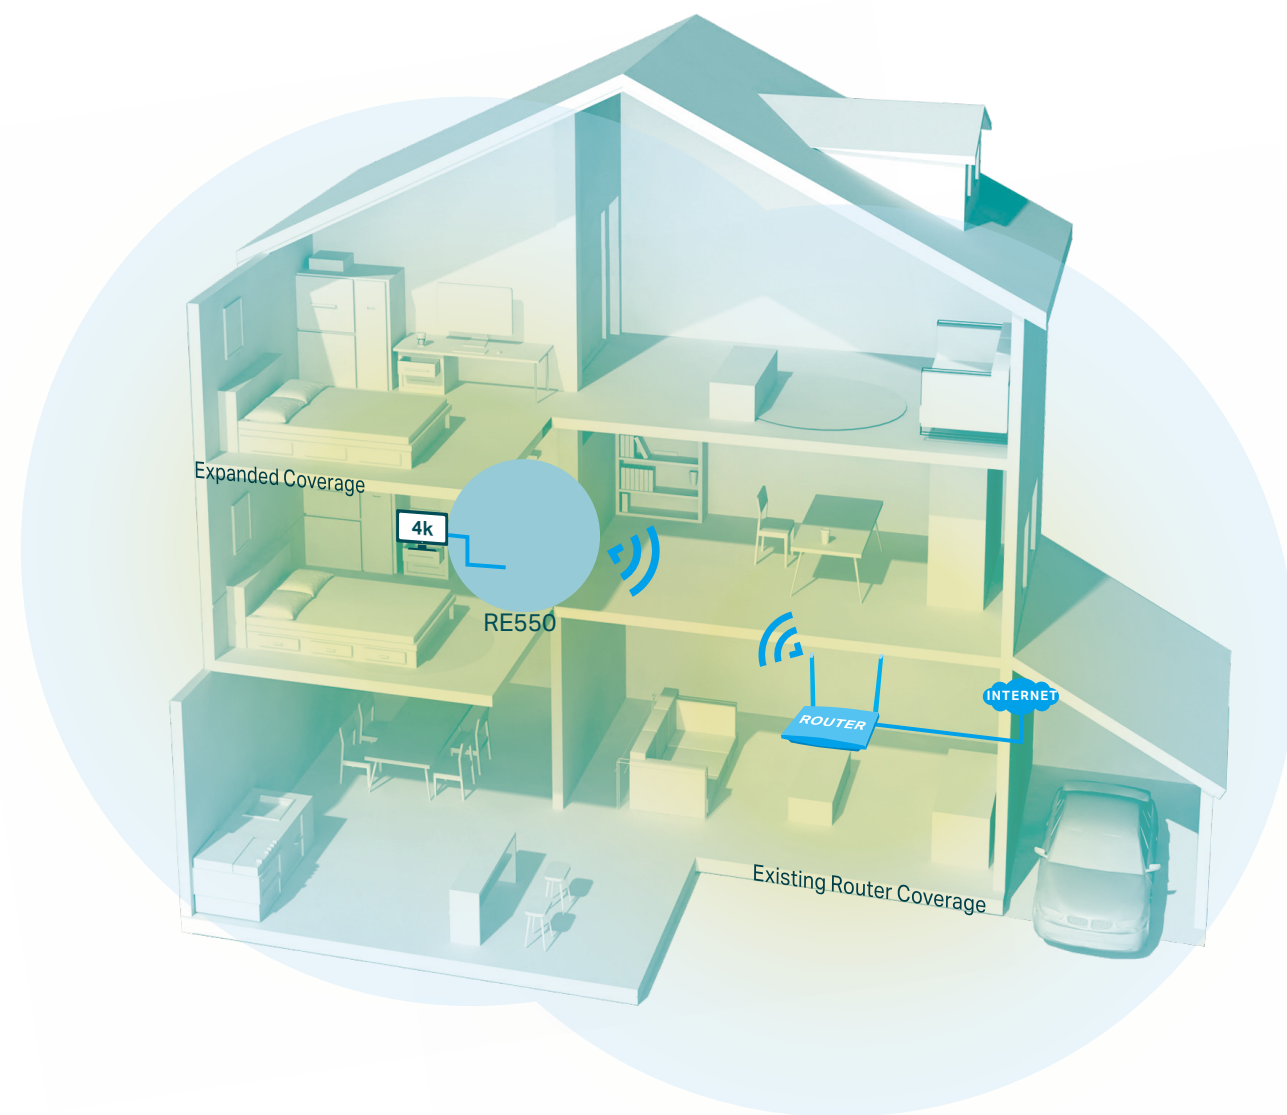

# AC1900 Dual-Band Mesh Wi-Fi Range Extender

Works with any Wi-Fi Router<sup>†</sup>

OneMesh™

RE550

Wi-Fi  
Dead-Zone Killer

Gigabit  
Ethernet Port

3 × 3  
MU-MIMO

Easy Setup  
via Tether App

## Eliminate Wi-Fi Dead Zones with Powerful Wi-Fi

The AC1900 Wi-Fi Range Extender connects to your router wirelessly, strengthening and expanding its signal into areas it can't reach on its own, achieving speeds of 600Mbps on the 2.4 GHz band and 1300Mbps on the 5 GHz band.