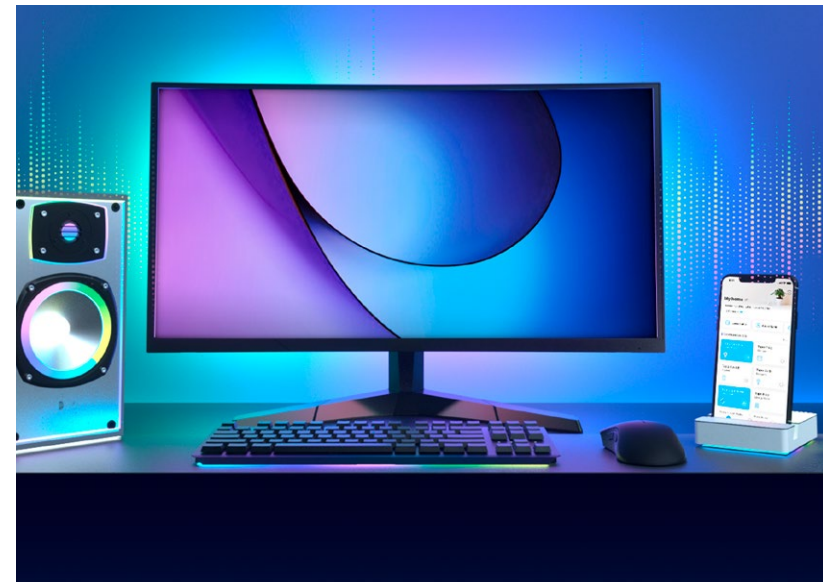

Sync-to-Sound

Watch as the lights come alive, dancing and bouncing to the beat, creating a mini-festival right in your own home. Elevate your entertainment experience as sound and light merge, giving rise to an unforgettable sensory spectacle.