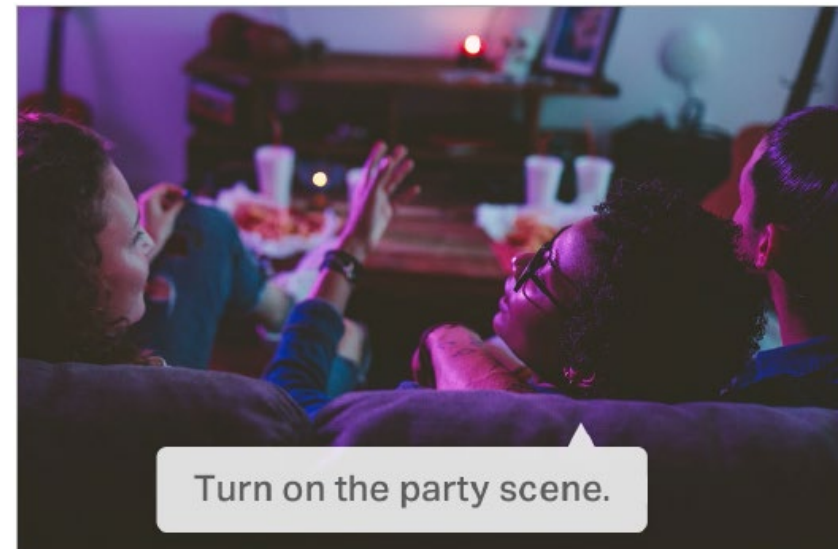

Free Up Your Hands with Voice Control

You can use Amazon Alexa or Google Assistant to control your device with voice commands like "Alexa, turn on the light please".