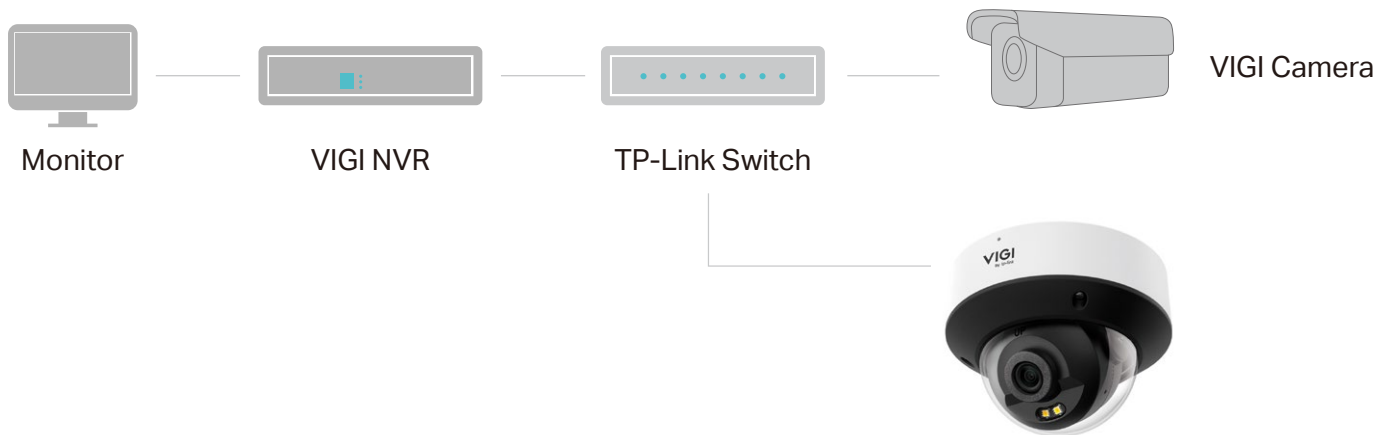

Human & Vehicle
Classification

Intrusion
Detection

Line-Crossing
Detection

Region Entering
Detection

Region Exiting
Detection

// VIGI Surveillance Solution

The VIGI professional surveillance system by TP-Link is dedicated to protecting the business that you've worked hard to build—whenever, wherever.

Outstanding functions, reliable quality guarantees, and simplified installation work together to ensure your business stays safe and sound.

// Flexible Installation

Easily route your camera's cable into a dropped ceiling or avoid drilling by slotting it through the camera's side outlet.

Angle Adjustment (Manual)	
Range	Pan: 0° to 353.5°, Tilt: 0° to 75°, Rotate: 0° to 355°
Illuminator	
IR LED	<ul style="list-style-type: none"> • Quantity: 2 • IR Range: 98 ft (30 m)* • White LED Range: 98 ft (30 m)* • IR Wavelength: 850 nm
Illuminator On/Off Control	Auto/Scheduled/Always on/Always off
Video	
Max. Resolution	1920x1080
Main Stream	<ul style="list-style-type: none"> • Frame Rate: 50Hz: 1fps, 5fps, 10fps, 15fps, 20fps, 25fps 60Hz: 1fps, 5fps, 10fps, 15fps, 20fps, 25fps, 30fps • Resolution: 1920x1080, 1280x960, 1280x720 • Note: If the image rotation is set to 90°, the frame rate only supports up to 20fps.
Sub-Stream	<ul style="list-style-type: none"> • Frame Rate: 50Hz: 1fps, 5fps, 10fps, 15fps, 20fps, 25fps 60Hz: 1fps, 5fps, 10fps, 15fps, 20fps, 25fps, 30fps • Resolution: 848x480, 704x576, 640x480, 640x360, 352x288, 320x240 • Note: If the image rotation is set to 90°, the frame rate only supports up to 20fps.
Bit Rate Control	CBR, VBR
Video Compression	<ul style="list-style-type: none"> • Main Stream: H.265+/H.265/H.264+/H.264 • Sub-Stream: H.265/H.264
H.264 Type	High Profile
H.264+	Main Stream Supported
H.265 Type	Main Profile
H.265+	Main Stream Supported