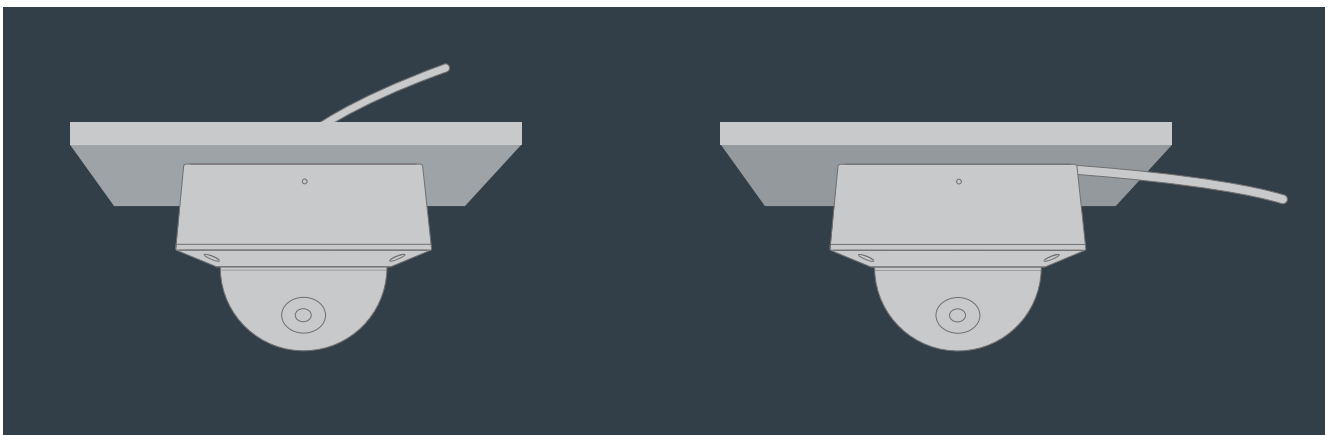

// LightPro Night Vision Technology

Intelligently switches between IR and full-color night vision by detecting people or vehicles, effectively minimizing light pollution and conserving energy.

// Smart Detection

Human & Vehicle
Classification

Intrusion
Detection

Line-Crossing
Detection

Region Entering
Detection

Region Exiting
Detection

// VIGI Surveillance Solution

The VIGI professional surveillance system by TP-Link is dedicated to protecting the business that you've worked hard to build—whenever, wherever.

Outstanding functions, reliable quality guarantees, and simplified installation work together to ensure your business stays safe and sound.

// Flexible Installation

Easily route your camera's cable into a dropped ceiling or avoid drilling by slotting it through the camera's side outlet.