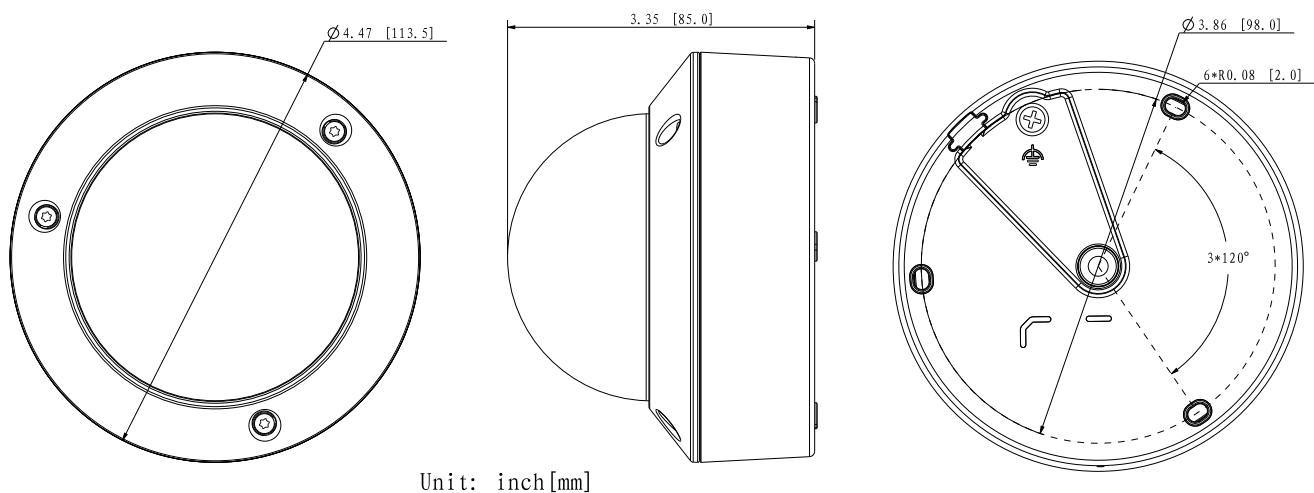

Power	DC Power Port
General	
Operating Temperature	-30 °C to 60 °C
Storage Temperature	-40 °C to 60 °C
Operating Humidity	95% or Less (Non-Condensing)
Storage Humidity	95% or Less (Non-Condensing)
Package Contents	• VIGI Network Camera • Quick Start Guide • Waterproof Cable Attachments • Mounting Accessories
Power Supply	• 12V DC $\pm$ 5%, Max. 6.3 W, 5.5 mm Coaxial Power Plug • PoE: 802.3af/at, class 0, Max. 6.7 W
Protection	IP67 Waterproof, IK10 Vandal Proof
Material	Metal
Net Weight	0.5 Kg
Product Dimensions	$\varnothing$4.5 $\times$ 3.4 in ($\varnothing$113.5 $\times$ 85.7mm)
Certifications	CE, NTRA, KC, FCC, VCCI, BSMI, ONVIF, IP67, IK10

Dimensions

*Calculations are based on laboratory testing. Actual data is not guaranteed and will vary as a result of client limitations and environmental factors

Specifications are subject to change without notice and can be found at www.vigi.com.

©2025 TP-Link