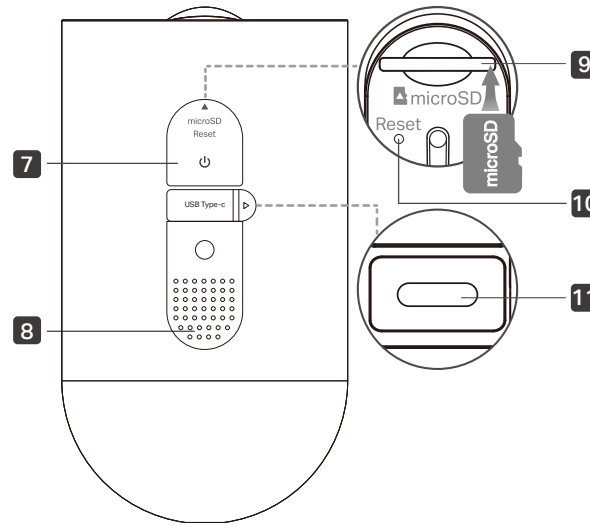

Side

- **7** **Power Button**

  Press and hold for about 3 seconds to turn on/off the camera.
- **8** **Speaker**
- **9** **microSD Card Slot**

  Open the cover. Insert a microSD card* and initialize it on the Tapo app for local recording.
  *microSD card not included.
- **10** **Reset Button**

  Press and hold for **5s**: Reset Wi-Fi while keep other settings.
  Press and hold for **10s**: Reset to factory settings.
- **11** **USB Type-C Charging Port**

  Open the cover for USB charging.

*microSD card purchased separately. Actual storage capacity depends on the size of the microSD card used.

‡Subscribe for cloud storage at <https://www.tapo.com/tapocare/>

*Tapo solar panel purchased separately. Actual experience may vary due to placement angle, weather conditions, and camera usage.

*Compatible with Alexa and Google Assistant supported displays. User experience is dependent on the connected device's specifications.

Specifications are subject to change without notice. All brands and product names are trademarks or registered trademarks of their respective holders.

©2025 TP-Link