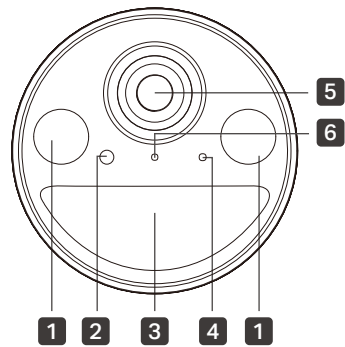

// Appearance

Front

- **1** Spotlights
- **2** Light Sensor
- **3** Motion Sensor
- **4** Microphone
- **5** Lens
- **6** Status LED