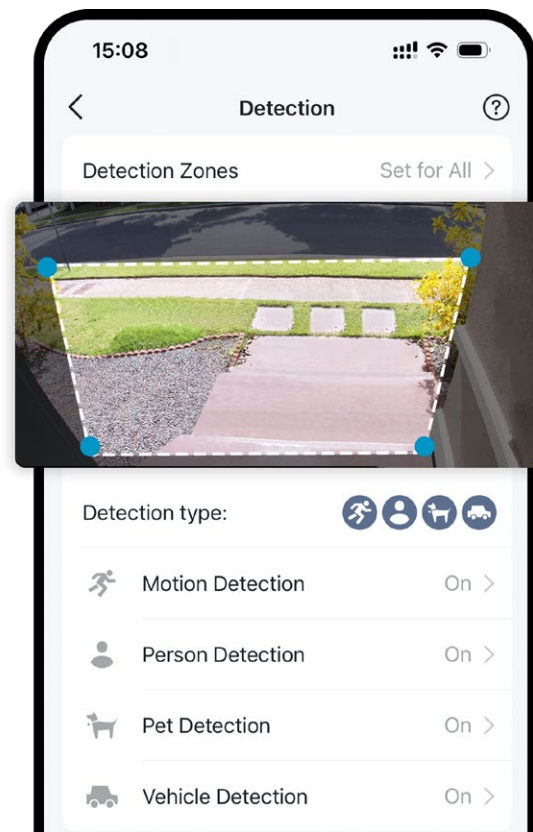

// Highlight

Premium Features. Total Control. All in One App.

Secure and control your home anywhere, anytime with the Tapo app. View live footage, speak to visitors, share clips, and easily tailor advanced settings.

Free Person/Pet/Vehicle Detection

Identifies people, pets, and vehicles while only sending you alerts when truly needed.

Customizable Activity Zones

Set up customized detection zones to be alerted only in areas where you wish to monitor and block out zones you want hidden.

Anti-Theft Alert & Privacy Lock

Get notified instantly if your camera is removed by an intruder. Secure your microSD card with a password via the Tapo app for enhanced privacy protection.