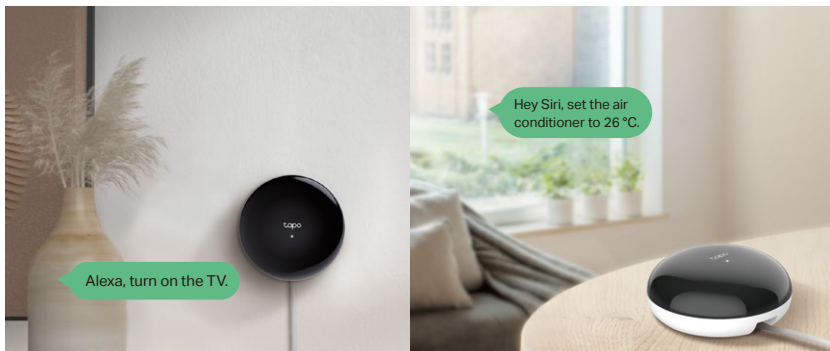

Tapo Smart IR & IoT Hub

Tapo H110

Supports up to **18** types and **8,000** brands of home appliances.

// Get rid of many remote controls. Make your home appliances smart.

Effortlessly control your AC, TV, fans, lights, and more—all with one device. Transform your traditional appliances into smart ones with the compact, versatile Tapo Hub. Start enjoying a smarter, more convenient life today.

// Features

Voice Control

Use simple voice commands with Siri, Alexa, or Google Assistant to control your appliances without using your hands.

Schedule & Timer

Customize schedules and timers for your appliances to fit your routine, adding smart convenience to your day.

Remote App Control

Switch off appliances like the air conditioner when you're away to save on energy costs.

Location Control

Uses GPS to detect your location and pre-cool your home with the AC as you approach, ensuring comfort when you arrive.